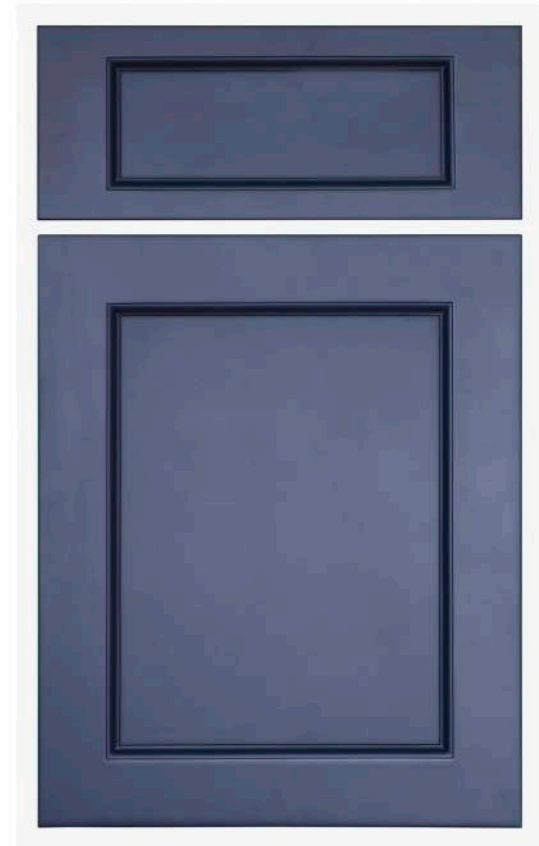

2024-2025  
LOOKBOOK

**GARDASHLAR**  
MEBEL

+994 77 486 24 22  
AZ 1078, Baku Hasan Aliyev Str.12 A  
info@gardashlar.com  
www.gardashlar.com

**CS**  
( CAUCASIAN SNOW )

**PG**  
( PURE GRAY )

**AW**  
( ASH WOOD )